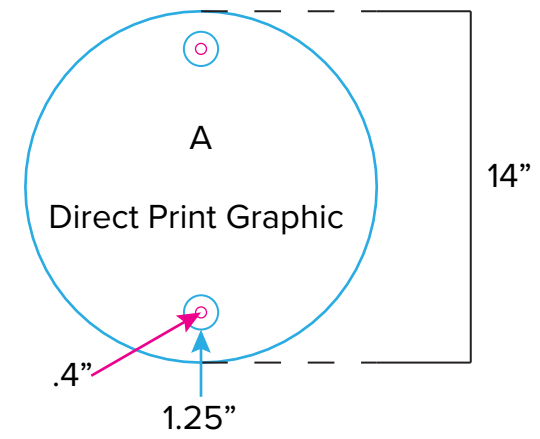

# Graphic Template Monitor Stand – Direct Print Graphics

NOTE: All Raster Art (jpg, tiff,psd, png, etc.) must be at least 100 dpi at print size.  
Standard kits are often customized. Please check with Customer Service to ensure that this template matches your specific job.

# Graphic Template Monitor Stand – Direct Print Graphics

Graphics NOT included in base price. Please request pricing.

1/4" of graphic perimeter is hidden by extrusion

NOTE: All Raster Art (jpg, tiff,psd, png, etc.) must be at least 100 dpi at print size.  
Standard kits are often customized. Please check with Customer Service to ensure that this template matches your specific job.