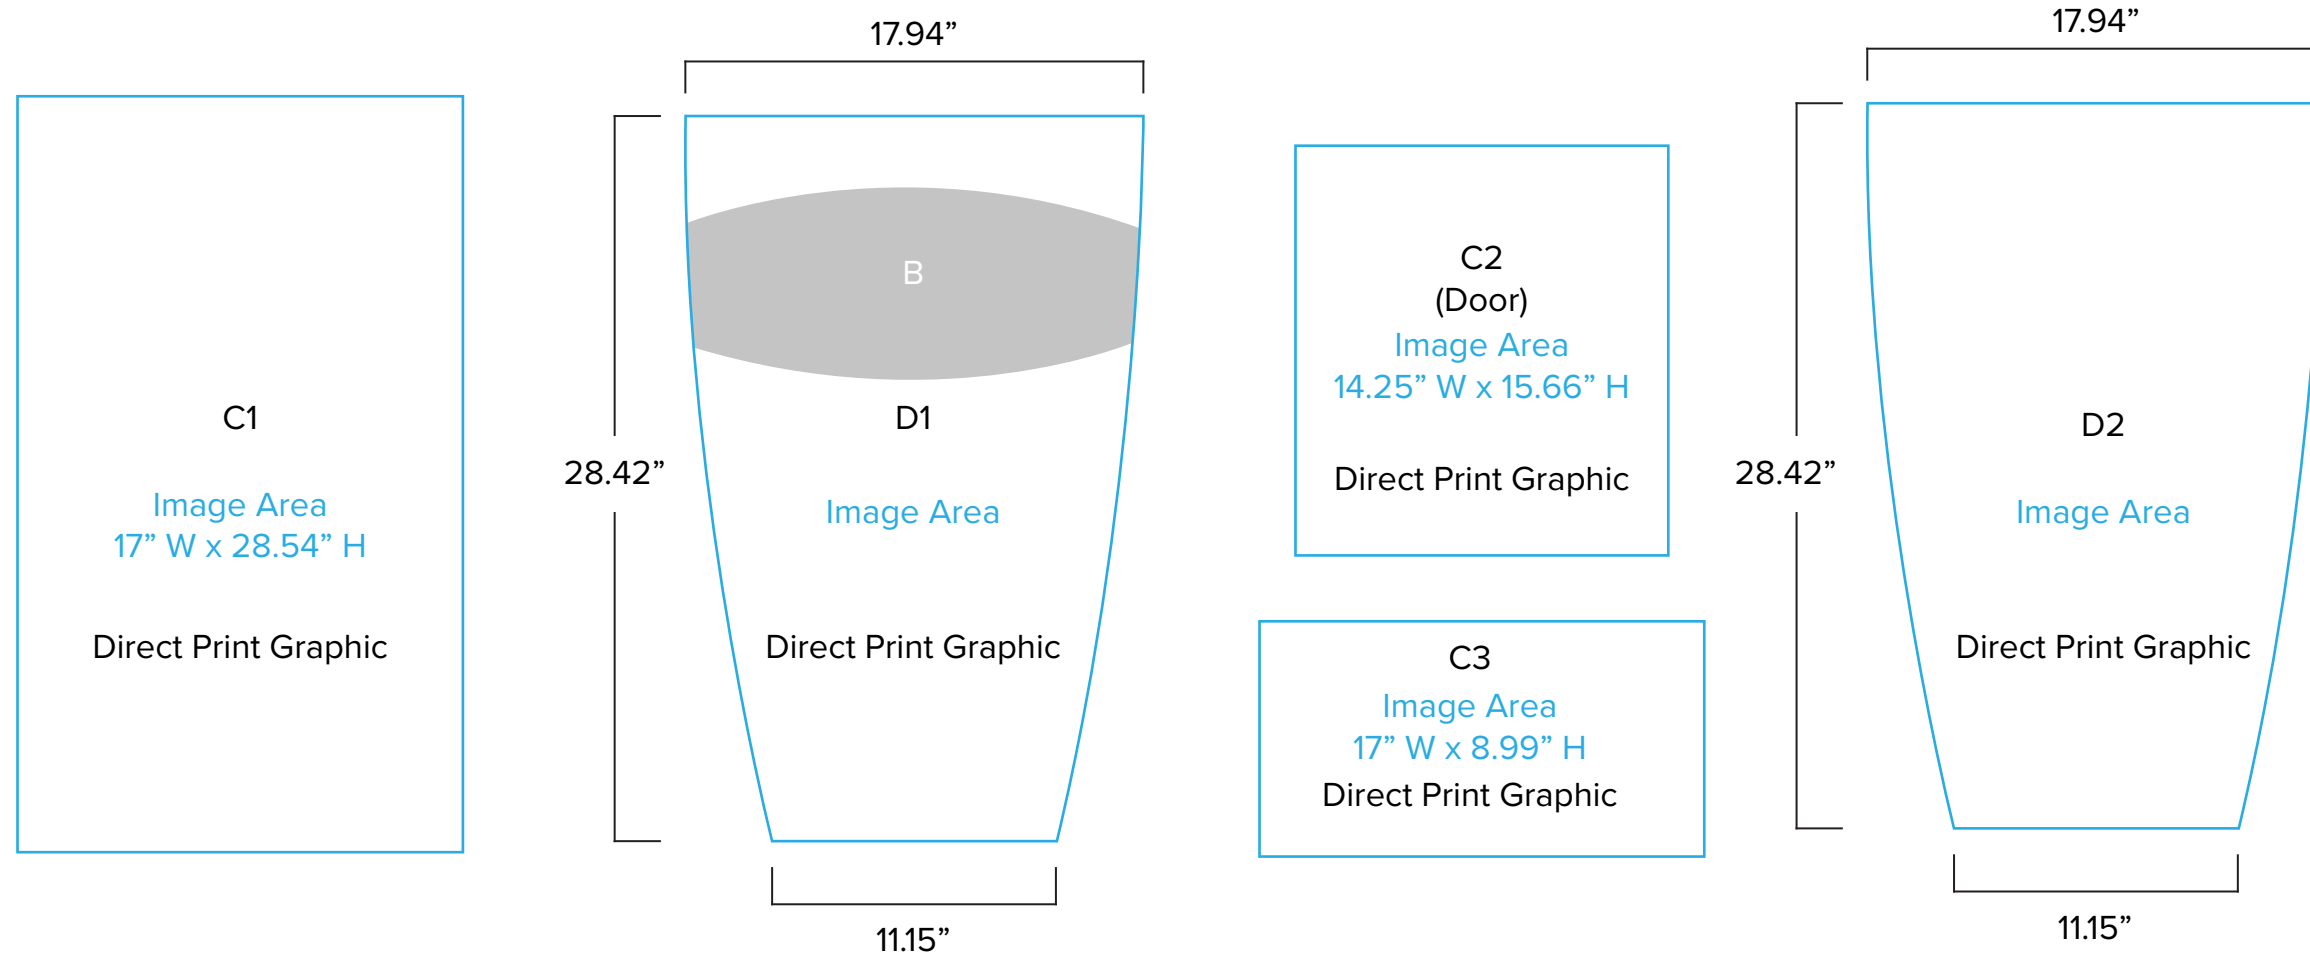

# Graphic Template Monitor Stand – Direct Print Graphics

NOTE: All Raster Art (jpg, tiff,psd, png, etc.) must be at least 100 dpi at print size.  
Standard kits are often customized. Please check with Customer Service to ensure that this template matches your specific job.

# Graphic Template Monitor Stand – Direct Print Graphics

Graphics NOT included in base price. Please request pricing.

1/4" of graphic perimeter is hidden by extrusion

NOTE: All Raster Art (jpg, tiff,psd, png, etc.) must be at least 100 dpi at print size.  
Standard kits are often customized. Please check with Customer Service to ensure that this template matches your specific job.