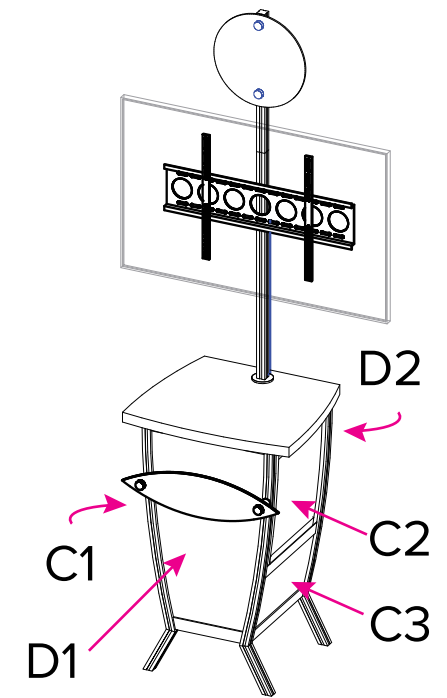

# Graphic Template Monitor Stand – Direct Print Graphics

NOTE: All Raster Art (jpg, tiff,psd, png, etc.) must be at least 100 dpi at print size.  
Standard kits are often customized. Please check with Customer Service to ensure that this template matches your specific job.

# Graphic Template Monitor Stand – Direct Print Graphics

Graphics NOT included in base price. Please request pricing.

1/4" of graphic perimeter is hidden by extrusion

NOTE: All Raster Art (jpg, tiff,psd, png, etc.) must be at least 100 dpi at print size.  
Standard kits are often customized. Please check with Customer Service to ensure that this template matches your specific job.