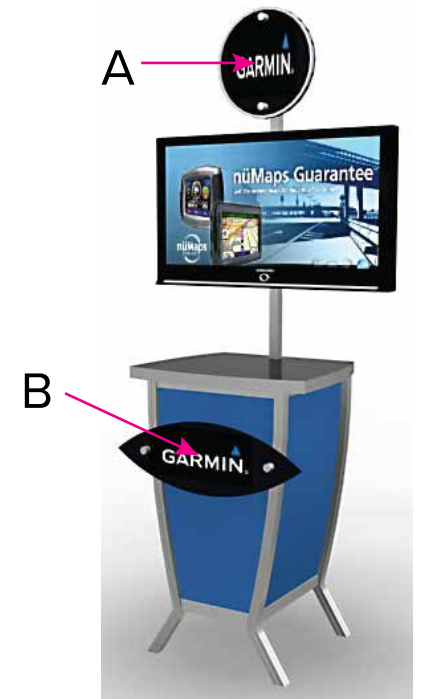

# Graphic Template Monitor Stand – Direct Print Graphics

NOTE: All Raster Art (jpg, tiff,psd, png, etc.) must be at least 100 dpi at print size.  
Standard kits are often customized. Please check with Customer Service to ensure that this template matches your specific job.

# Graphic Template Monitor Stand – Direct Print Graphics

Graphics NOT included in base price. Please request pricing.

1/4" of graphic perimeter is hidden by extrusion

NOTE: All Raster Art (jpg, tiff,psd, png, etc.) must be at least 100 dpi at print size.  
Standard kits are often customized. Please check with Customer Service to ensure that this template matches your specific job.