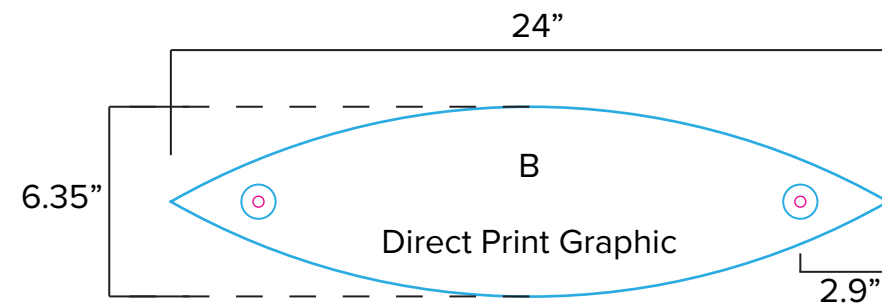

# Graphic Template Monitor Stand – Direct Print Graphics

NOTE: All Raster Art (jpg, tiff,psd, png, etc.) must be at least 100 dpi at print size.  
Standard kits are often customized. Please check with Customer Service to ensure that this template matches your specific job.

# Graphic Template Monitor Stand – Direct Print Graphics

Graphics NOT included in base price. Please request pricing.

1/4" of graphic perimeter is hidden by extrusion

NOTE: All Raster Art (jpg, tiff,psd, png, etc.) must be at least 100 dpi at print size.  
Standard kits are often customized. Please check with Customer Service to ensure that this template matches your specific job.